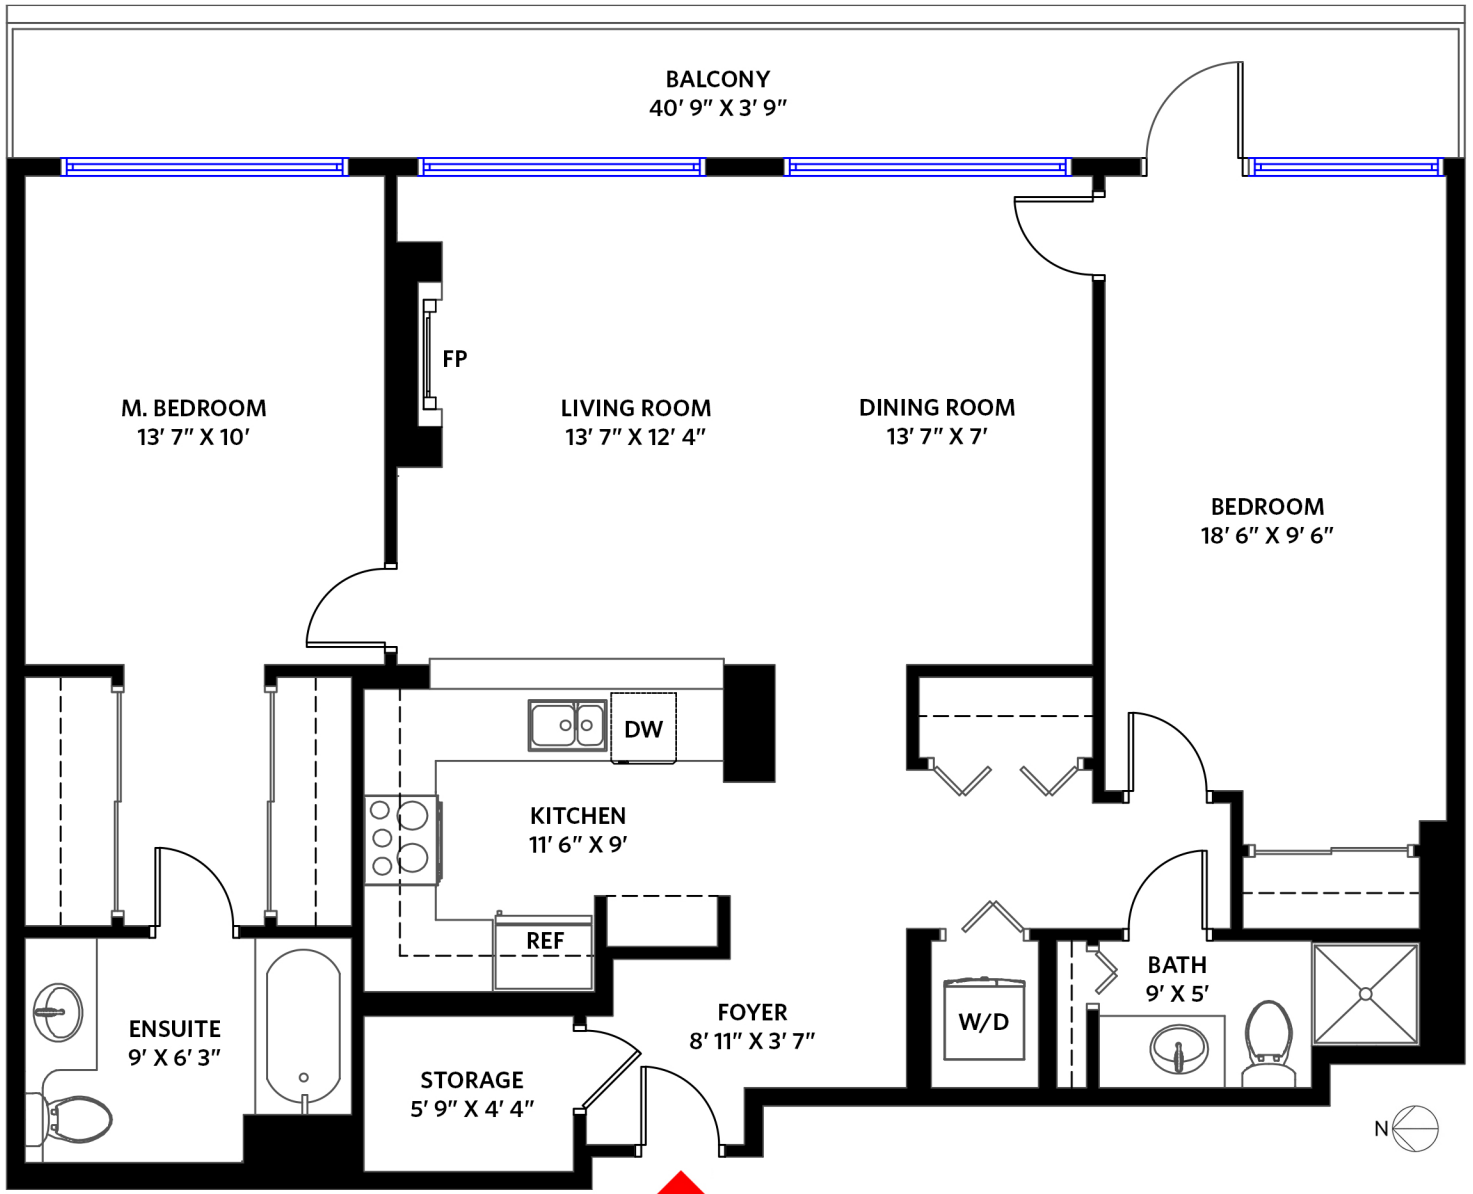

# #704-2799 YEW STREET

Residence 704, 2 bedrooms + 2 bathrooms

**TOTAL:** 1,143 SQ.FT.  
**OUTDOOR LIVING:** 174 SQ.FT.

**OPTIMUM**  
FLOOR PLAN DESIGNS