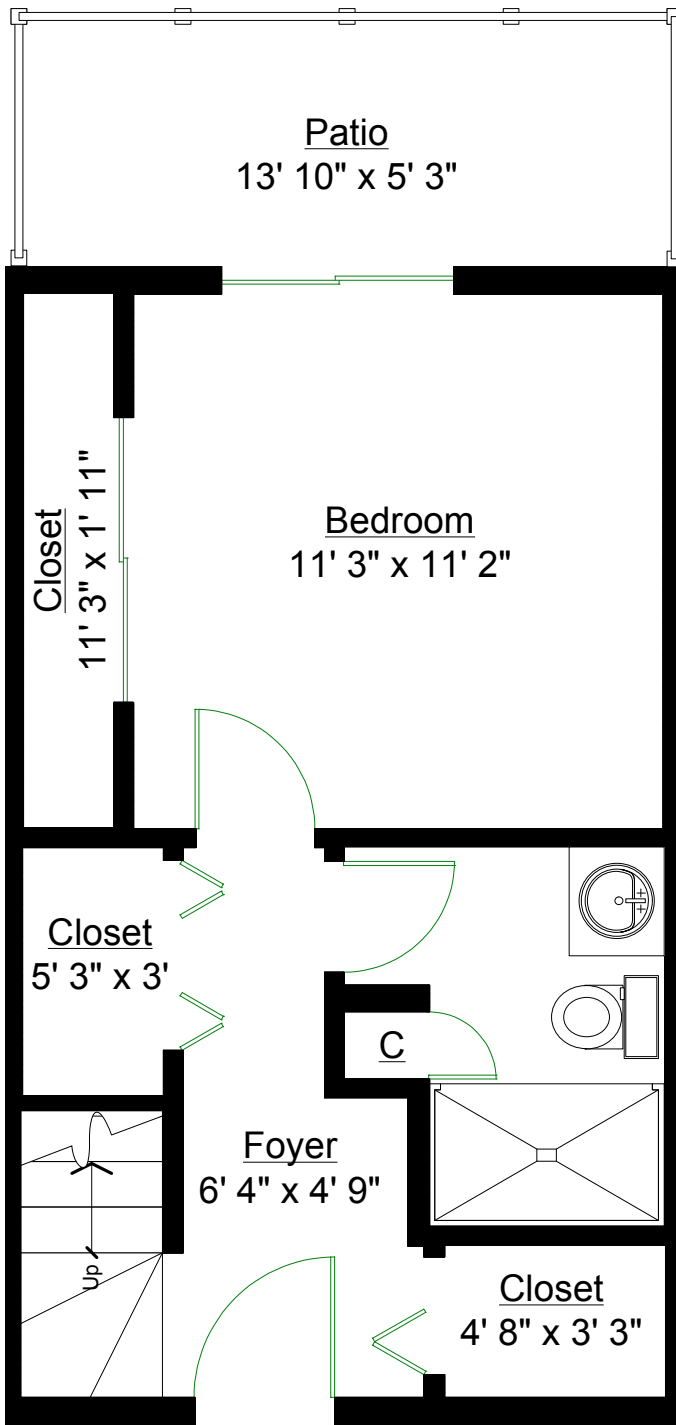

## Totals\*\*

Main Level: 387 sq. ft.

Lower Level: 345 sq. ft.

TOTAL: 732 sq. ft.

## Other Areas

Deck: 36 sq. ft.

Patio: 73 sq. ft.

TOTAL: 109 sq. ft.

LOWER LEVEL

MAIN LEVEL

0 ft. 2 ft. 4.8 in. 4 ft. 8 ft.