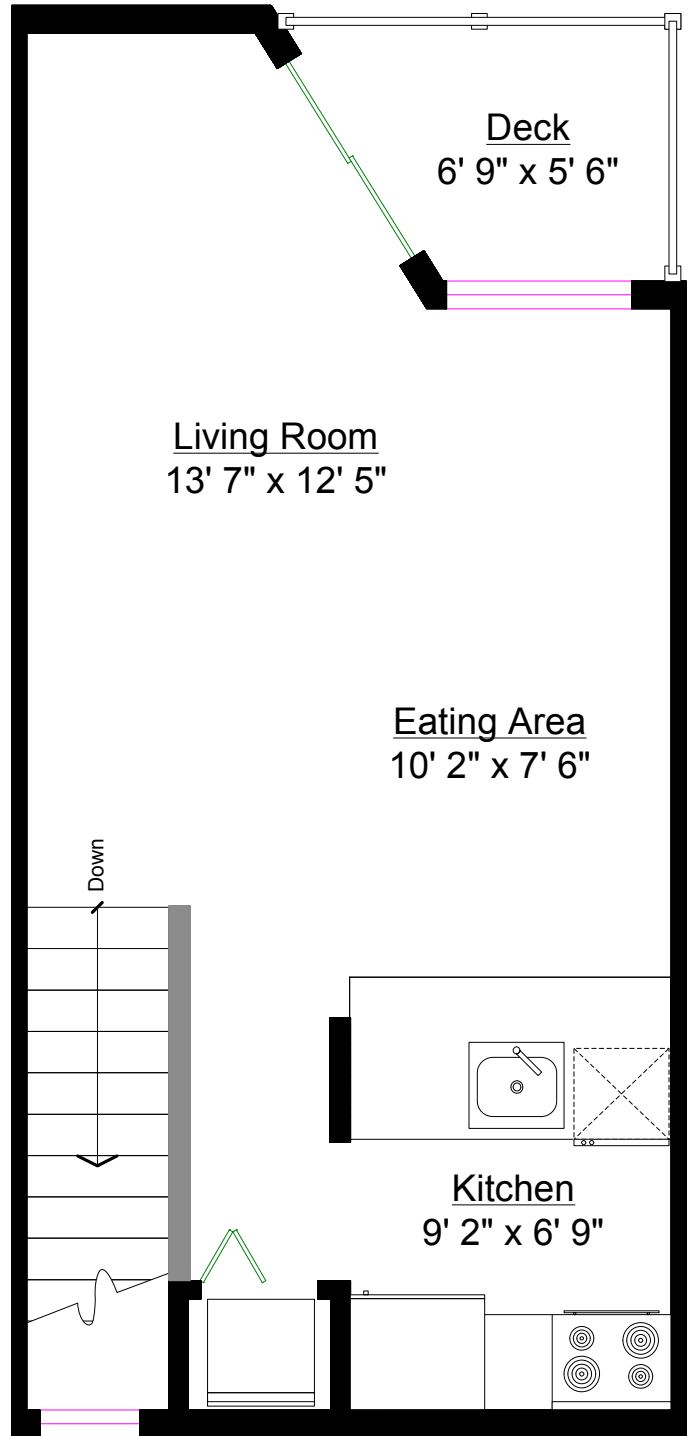

## Totals\*\*

Main Level: 387 sq. ft.

Lower Level: 345 sq. ft.

TOTAL: 732 sq. ft.

## Other Areas

Deck: 36 sq. ft.

Patio: 73 sq. ft.

TOTAL: 109 sq. ft.

LOWER LEVEL

MAIN LEVEL

0 ft. 2 ft. 4.8 in. 4 ft. 8 ft.