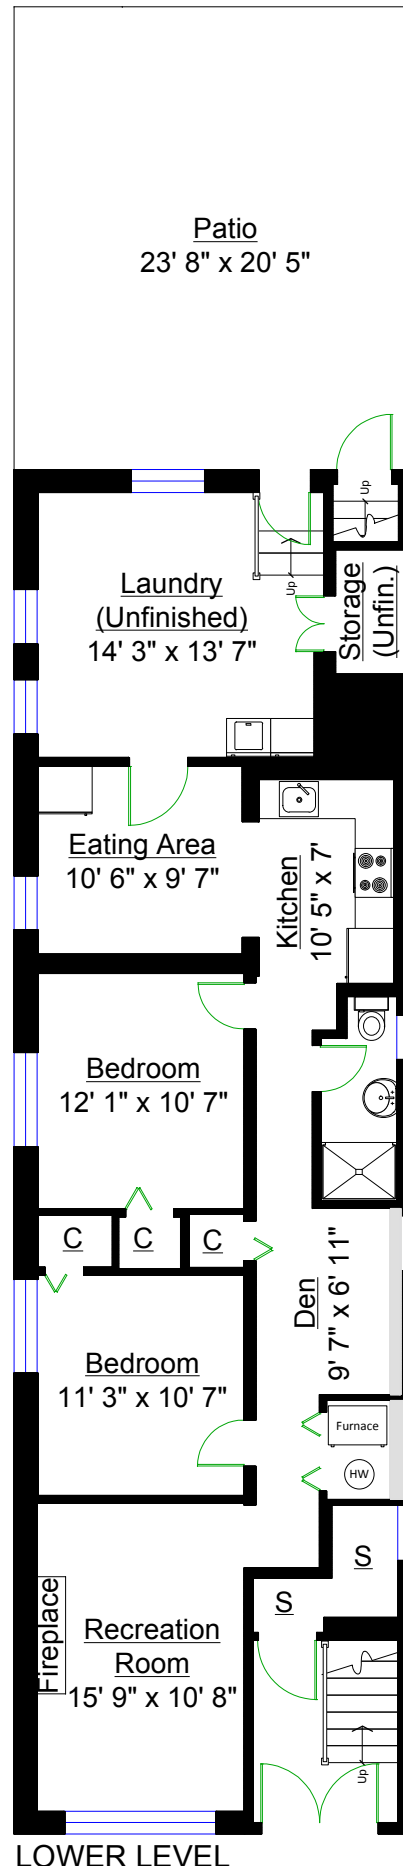

879 Keefer Street, Vancouver

Totals**

Main Level: 1,431 sq. ft.
 Lower Level: 1,196 sq. ft.
 TOTAL(FIN.): 2,627 sq. ft.
 Laundry: 231 sq. ft.
 GRAND TOTAL: 2,838 sq. ft.

INHABITVANCOUVER.COM
 DISTINCTIVE VANCOUVER REAL ESTATE

Steve Gillespie
 PREC
 604-376-1458

Other Areas

Patio: 484 sq. ft.
 Deck: 57 sq. ft.
 TOTAL: 541 sq. ft.

** Approx. based on interior measurements to exterior walls
 ** Total square footage not taken from original blueprints