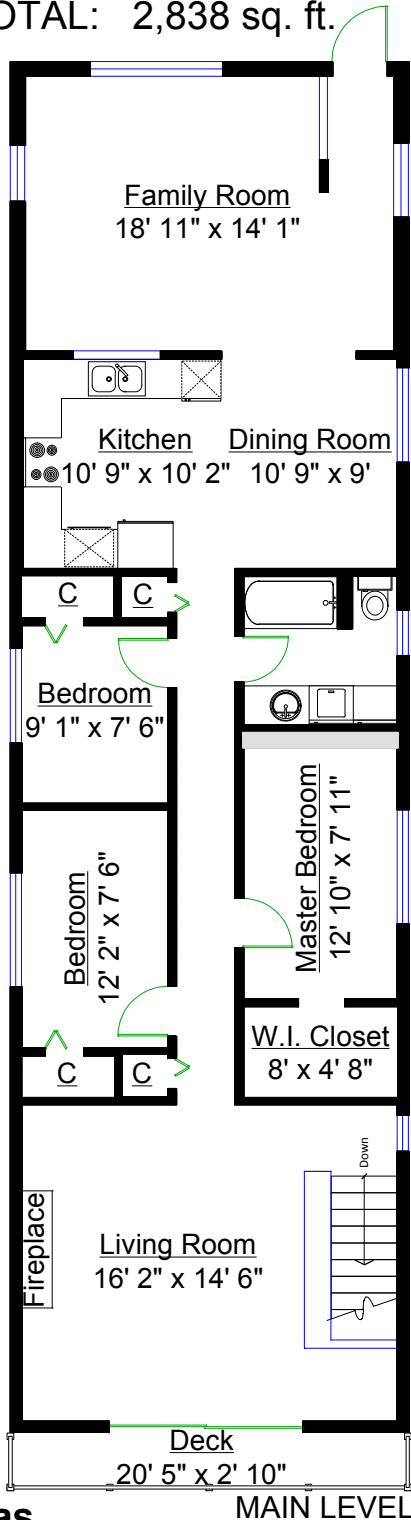

879 Keefer Street, Vancouver

Totals**

Main Level: 1,431 sq. ft.
 Lower Level: 1,196 sq. ft.
 TOTAL(FIN.): 2,627 sq. ft.
 Laundry: 231 sq. ft.
 GRAND TOTAL: 2,838 sq. ft.

INHABITVANCOUVER.COM
 DISTINCTIVE VANCOUVER REAL ESTATE

Steve Gillespie
 PREC
 604-376-1458

Other Areas

Patio: 484 sq. ft.
 Deck: 57 sq. ft.
 TOTAL: 541 sq. ft.

** Approx. based on interior measurements to exterior walls
 ** Total square footage not taken from original blueprints